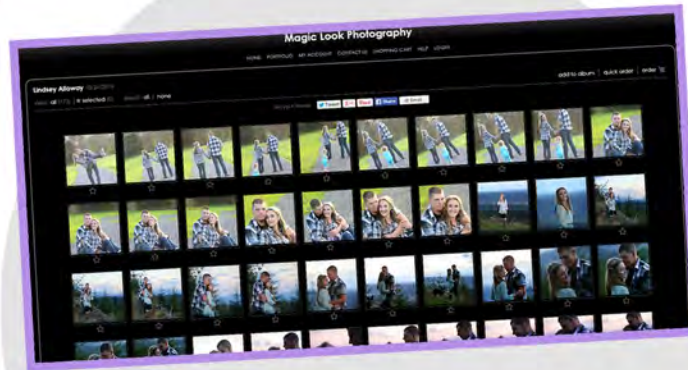

MAGIC LOOK
PHOTO & DESIGN

206.229.2424 WWW.MAGICLOOKDESIGN.COM
DANYELLE@MAGICLOOKDESIGN.COM
LIKE US ON FACEBOOK!

Proofs

ONLINE VIEWING $FREE
BEST FOR MULTIPLE BUYERS
PASSWORD PROTECTED
ORDER ONLINE