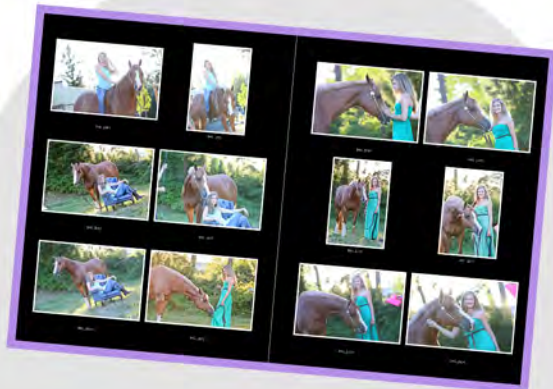

PROOF BOOK $30
ADDITIONAL COPIES $15ea
WALLET SIZED PROOFS
YOURS TO KEEP