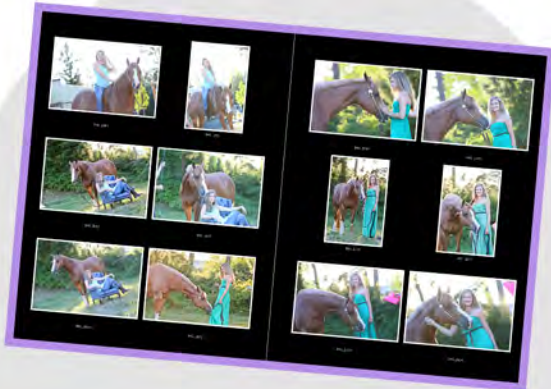

PROOF BOOK $30
ADDITIONAL COPIES $15ea
WALLET SIZED PROOFS
YOURS TO KEEP