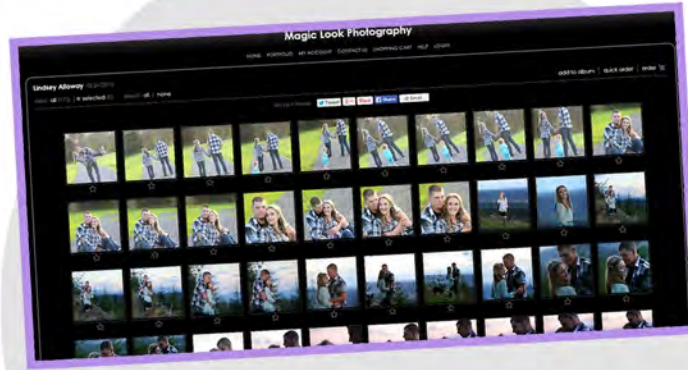

MAGIC LOOK
PHOTO & DESIGN

206.229.2424 WWW.MAGICLOOKDESIGN.COM
DANYELLE@MAGICLOOKDESIGN.COM
LIKE US ON FACEBOOK!

Proofs

ONLINE VIEWING $FREE
BEST FOR MULTIPLE BUYERS
PASSWORD PROTECTED
ORDER ONLINE